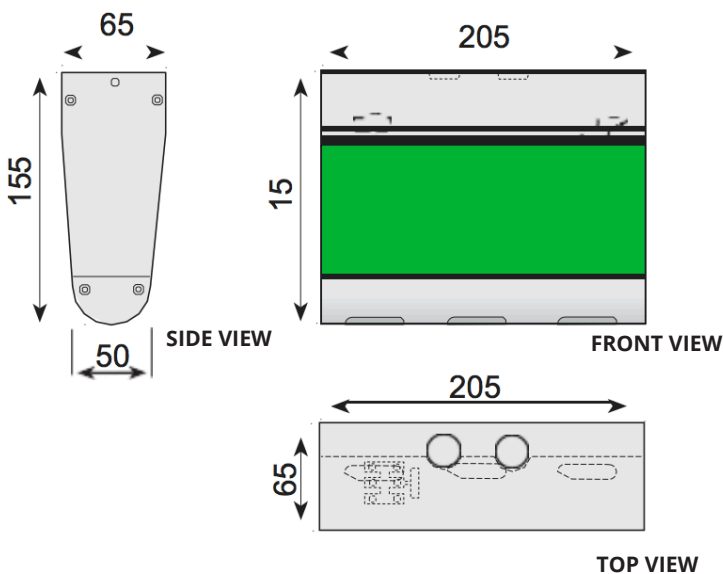

ELL-1

ELL-1 is a guide luminaire with a viewing distance of 20 metres. The plastic-body luminaire uses an LED light source. It is available in one and two-sided models. Guide luminaire features a downlight for additional illumination under the sign. Light fitting can be wall or ceiling mounted. ELL-1 is IP44 rated.

Typical applications include schools, day-care centres, shared facilities in buildings, car parks and various office premises.